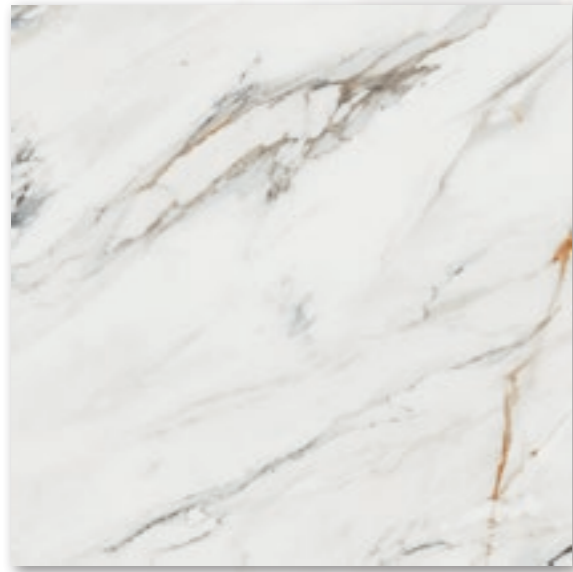

**RECTIFIED  
PORCELAIN  
TILE**

1842 Calacatta Gold 40"x40" - Soft Touch  
1942 Calacatta Gold 40"x40" Anti Slip - DCOF 0.86  
1840 Calacatta Gold 39"x39" - Polished

6624 Calacatta Gold 26"x59" - Soft Touch  
6623 Calacatta Gold 25"x58" - Polished