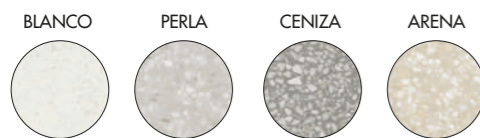

Obi

AVAILABLE SIZES FORMATOS DISPONIBLES

SOFT TOUCH - NATURAL **ANTI-SLIP**
 1855 40"x40" / 100x100 CM 1955 40"x40" / 100x100 CM

AVAILABLE COLORS COLORES DISPONIBLES

Obi

1855 SOFT TOUCH - NATURAL
 PORCELAIN TILE. 40"x40"
 PORCELÁNICO. 100x100 CM

NEOSKIN
 PORCELANITE TRUE SURFACE

Rectificado 1855 Blanco 100x100 B089PO

Rectificado 1855 Perla 100x100 B089PO

Rectificado 1855 Arena 100x100 B089PO

Rectificado 1855 Ceniza 100x100 B089PO

Rectificado 1855 Perla 100x100