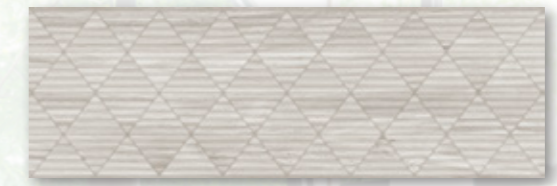

WHITE

**IGUAZÚ**

**GUIZA**

9548 Blanco Relieve 12"x36"

9549 Ceniza Relieve 12"x36"

9549 Haya Relieve 12"x36"

9549 Roble Relieve 12"x36"

**RECTIFIED  
WHITE BODY  
TILE**