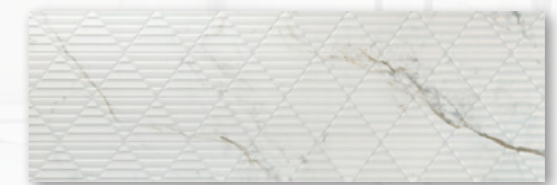

RECTIFIED  
PORCELAIN  
TILE

1865 White 40"x40" - Soft Touch

1866 White 39"x39" - Polished

3302 White 26"x59" - Soft Touch

3303 White 25"x58" - Polished

RECTIFIED  
WHITE  
BODY TILE

9547 White Relieve 12"x36"

matching  
rectified  
wall tiles

9547 White 12"x36"

design  
variation

This variation is for:  
1865 White 40"x40" - Soft Touch  
1866 White 39"x39" - Polished

**P2** COLLECTION  
www.mozaiacs.com | www.porcelanite.es