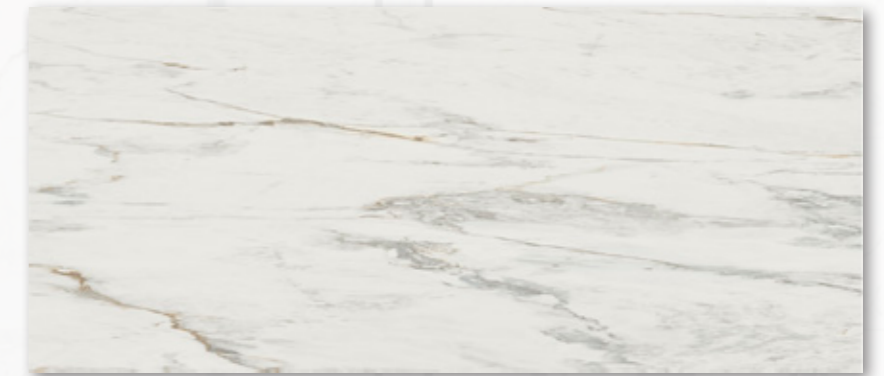

RECTIFIED  
PORCELAIN  
TILE

1865 White 40"x40" - Soft Touch

1866 White 39"x39" - Polished

3302 White 26"x59" - Soft Touch

3303 White 25"x58" - Polished

RECTIFIED  
WHITE  
BODY TILE

9547 White Relieve 12"x36"